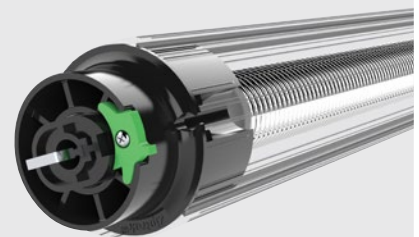

Spring-Balanced Technology

- One-touch convenience
- Quick and easy-to-use
- Leave at any height